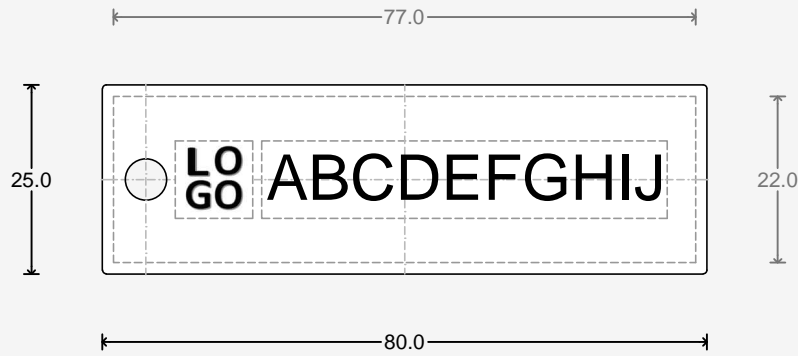

standart plate

1.

2.

3.

4.

NOTES:

10 Crumlin Business Centre
Stanaway Drive
Crumlin, Dublin 12
tel: +353(1) 709 7152
fax: +353(1) 709 7153

type A