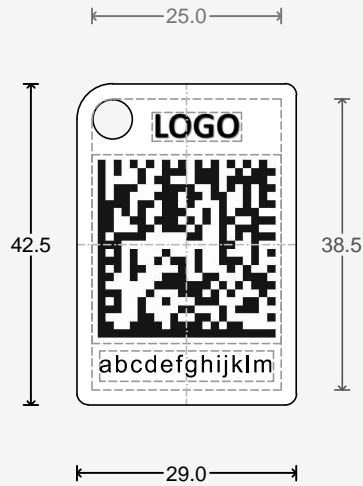

standart plate

1.

2.

3.

4.

NOTES:

10 Crumlin Business Centre  
Stanaway Drive  
Crumlin, Dublin 12  
tel: +353(1) 709 7152  
fax: +353(1) 709 7153

type D