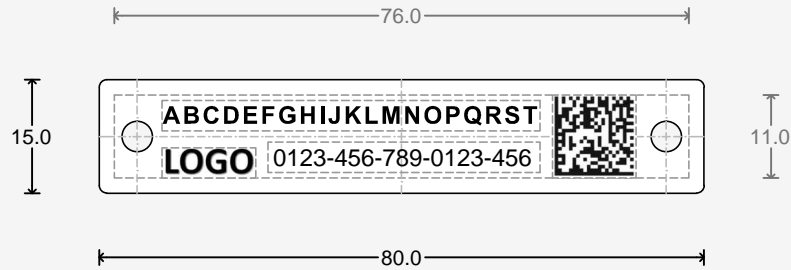

standart plate

1.

2.

3.

4.

NOTES:

10 Crumlin Business Centre
Stanaway Drive
Crumlin, Dublin 12
tel: +353(1) 709 7152
fax: +353(1) 709 7153

type F