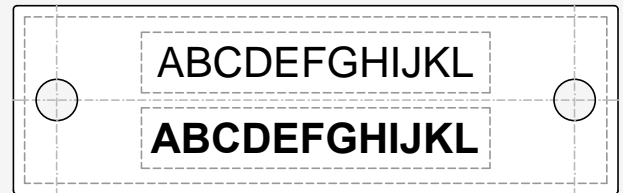

standart plate

1.

2.

3.

4.

NOTES:

10 Crumlin Business Centre
Stanaway Drive
Crumlin, Dublin 12
tel: +353(1) 709 7152
fax: +353(1) 709 7153

type B