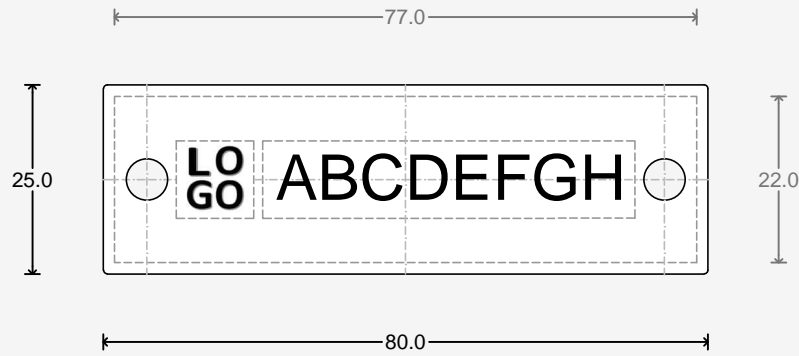

standart plate

1.

2.

3.

4.

NOTES:

10 Crumlin Business Centre
Stanaway Drive
Crumlin, Dublin 12
tel: +353(1) 709 7152
fax: +353(1) 709 7153

type B