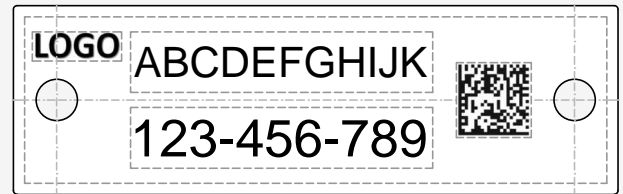

standart plate

1.

2.

3.

4.

NOTES:

10 Crumlin Business Centre
Stanaway Drive
Crumlin, Dublin 12
tel: +353(1) 709 7152
fax: +353(1) 709 7153

type B